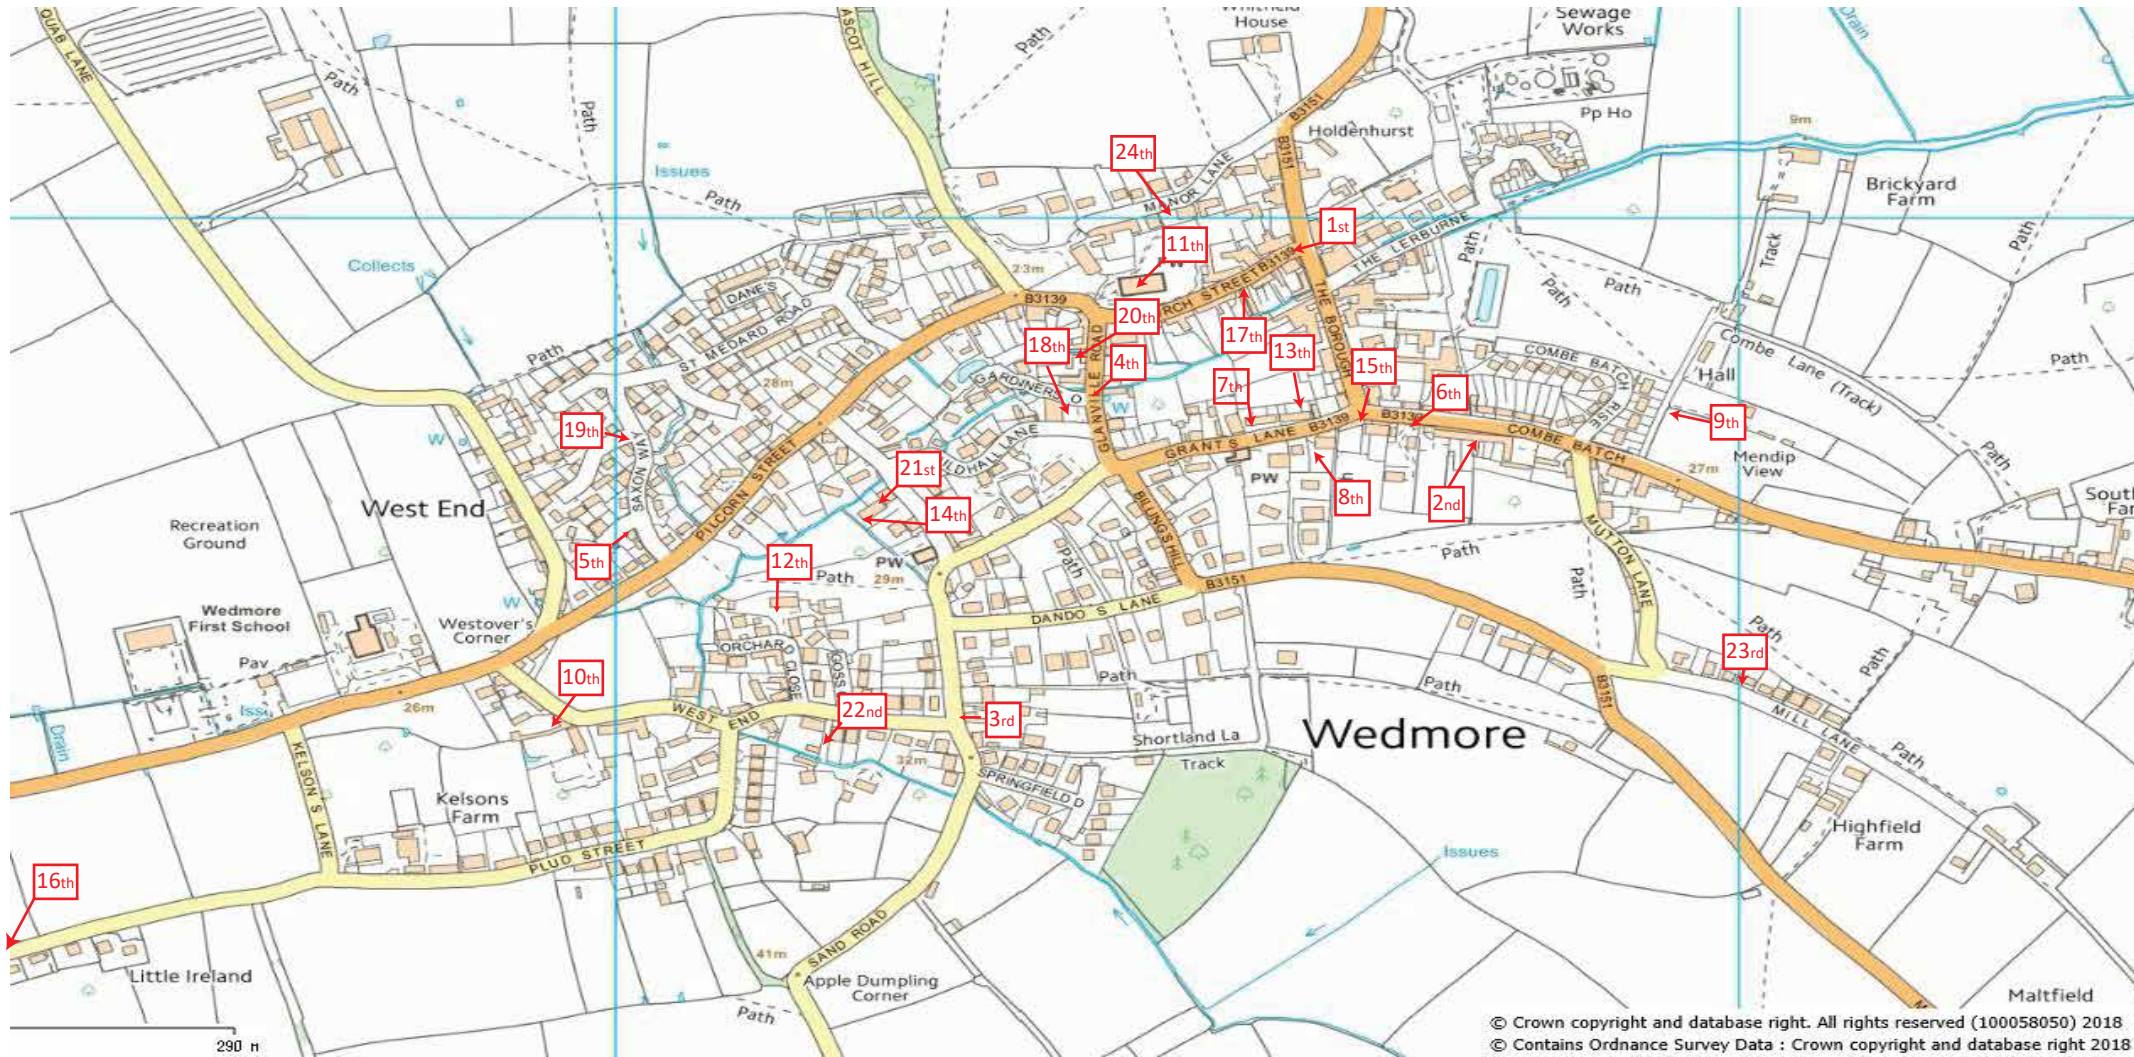

Wedmore Living Advent Calendar 2019 - "Window" locations & dates

1st - The Borough, Wedmore, BS28 4EG (Xmas lights switch on)

2nd - The New Inn, Combe Batch BS28 4DU

3rd - Eglantine House, Sand Rd BS28 4EY

4th - "Beggars Roost", Glanville Lane, BS28 4AD

5th - 1 St Mary's Close, BS28 4AQ

6th - Holmans Cottage, Combe Batch. BS28 4DU

7th - 6 Grants Lane BS28 4EA

8th - Prospect Villas, Grants Lane. BS28 4EA

9th - "Mendip View", Combe Lane BS28 4DY

14th - "Fenmead", Guildhall Lane. BS28 4AH

15th - "Dills", Combe Batch. BS28 4DU

16th - Little Ireland House, Plud Street, BS28 4BJ

17th - The Old Sweet Shop, Church Street. BS28 4AB

18th - 7 Elmsett Hall, Glanville Road, BS28 4AD

19th - 1 King Alfreds Way. BS28 4BB

20th - "Glanville House", Glanville Road, BS28 4AD

21st- "Cotswold", Guildhall Lane. BS28 4AH

22nd - The Cider Barn, West End. BS28 4BW

23rd - "Applegarth", Mill Lane. BS28 4DN